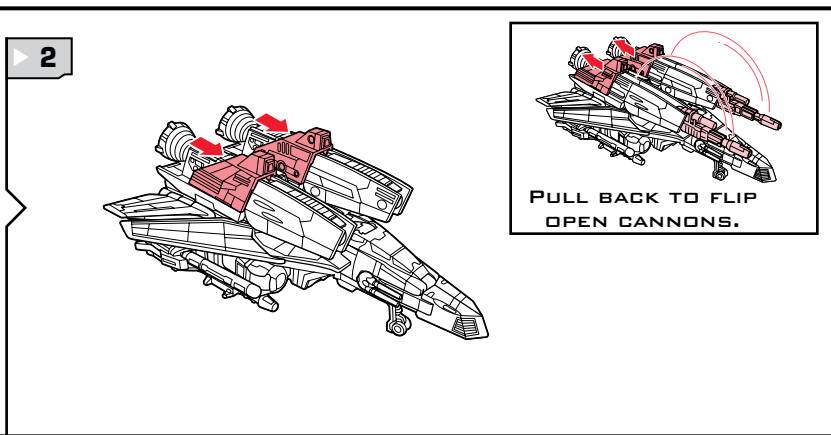

CHANGING TO VEHICLE