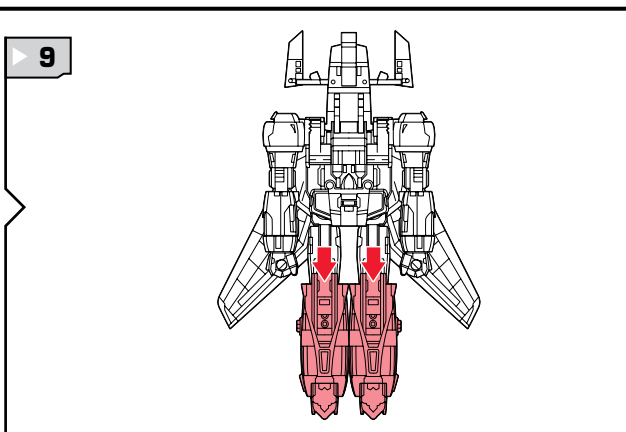

CHANGING TO ROBOT

© 2008 Hasbro. All Rights Reserved.
TM & © denote U.S. Trademarks.
Manufactured under license from Tomy Company, Ltd.

Not suitable for children
under 3 years because of
small parts - choking hazard.

Some poses may require hand support.

P/N 683632000