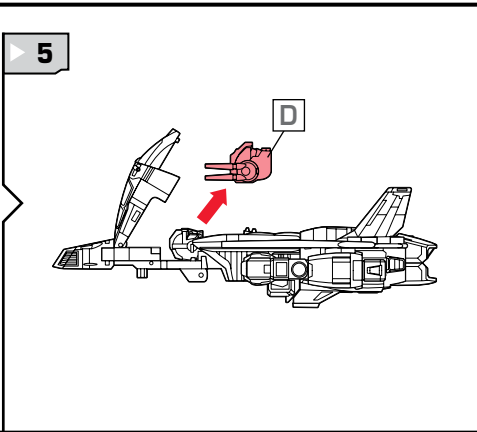

CHANGING TO ROBOT

© 2008 Hasbro. All Rights Reserved.
TM & © denote U.S. Trademarks.
Manufactured under license from Tomy Company, Ltd.

Not suitable for children
under 3 years because of
small parts - choking hazard.

Some poses may require hand support.

P/N 683632000