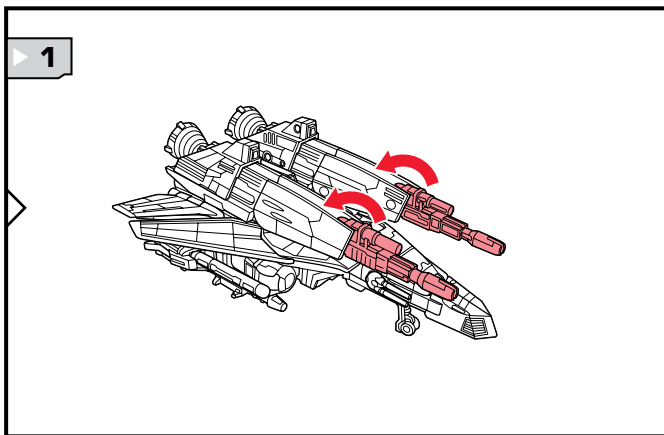

CHANGING TO VEHICLE