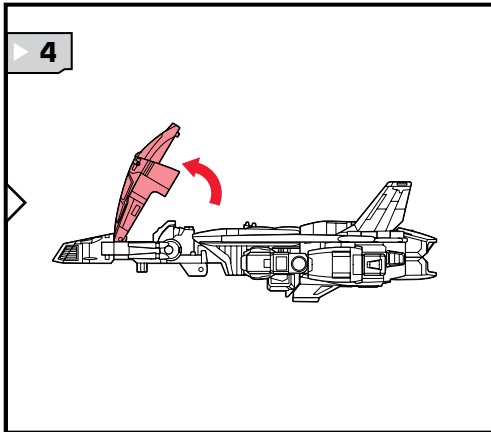

CHANGING TO ROBOT

© 2008 Hasbro. All Rights Reserved.
TM & © denote U.S. Trademarks.
Manufactured under license from Tomy Company, Ltd.

Not suitable for children
under 3 years because of
small parts - choking hazard.

Some poses may require hand support.

P/N 683632000