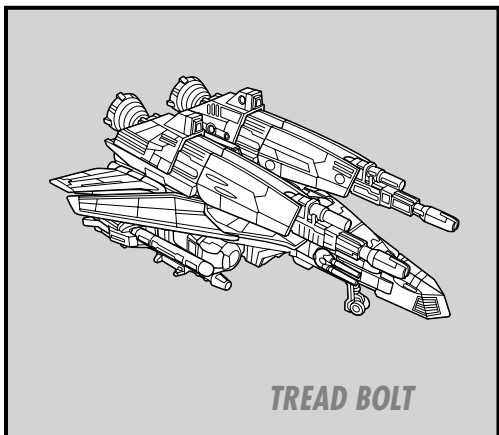

CHANGING TO VEHICLE