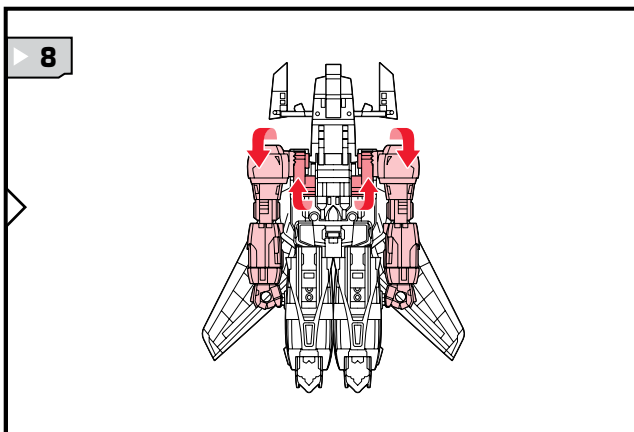

CHANGING TO ROBOT

© 2008 Hasbro. All Rights Reserved.
TM & © denote U.S. Trademarks.
Manufactured under license from Tomy Company, Ltd.

Not suitable for children
under 3 years because of
small parts - choking hazard.

Some poses may require hand support.

P/N 683632000