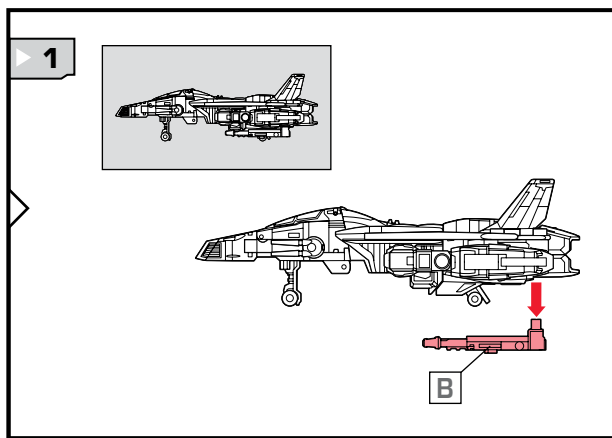

CHANGING TO ROBOT

© 2008 Hasbro. All Rights Reserved.
TM & © denote U.S. Trademarks.
Manufactured under license from Tomy Company, Ltd.

Not suitable for children
under 3 years because of
small parts - choking hazard.

Some poses may require hand support.

P/N 683632000