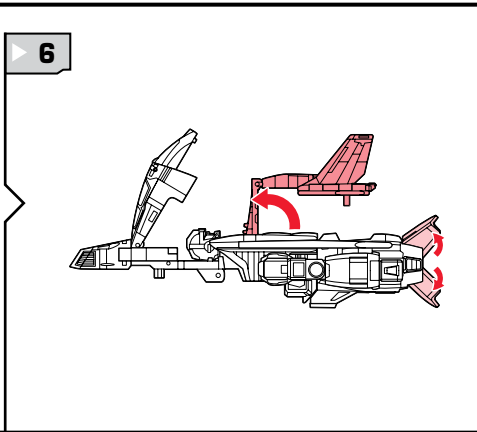

CHANGING TO ROBOT

© 2008 Hasbro. All Rights Reserved.
TM & © denote U.S. Trademarks.
Manufactured under license from Tomy Company, Ltd.

Not suitable for children
under 3 years because of
small parts - choking hazard.

Some poses may require hand support.

P/N 683632000