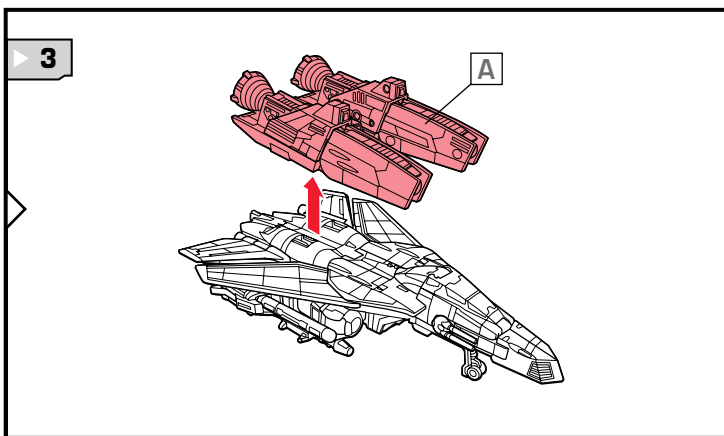

CHANGING TO VEHICLE