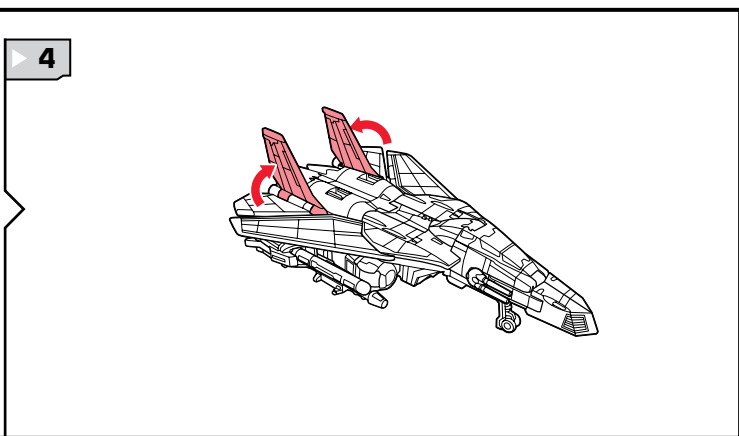

CHANGING TO VEHICLE