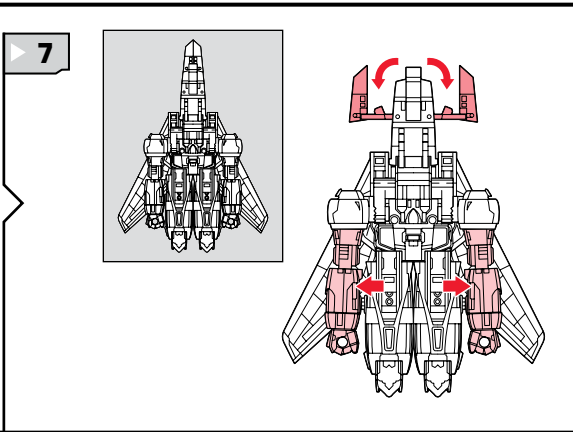

CHANGING TO ROBOT

© 2008 Hasbro. All Rights Reserved.
TM & © denote U.S. Trademarks.
Manufactured under license from Tomy Company, Ltd.

Not suitable for children
under 3 years because of
small parts - choking hazard.

Some poses may require hand support.

P/N 683632000