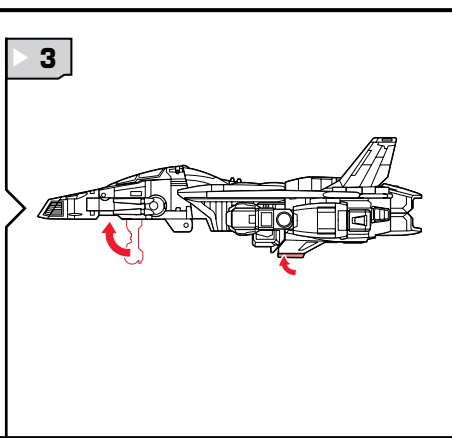

CHANGING TO ROBOT

© 2008 Hasbro. All Rights Reserved.
TM & © denote U.S. Trademarks.
Manufactured under license from Tomy Company, Ltd.

Not suitable for children
under 3 years because of
small parts - choking hazard.

Some poses may require hand support.

P/N 683632000