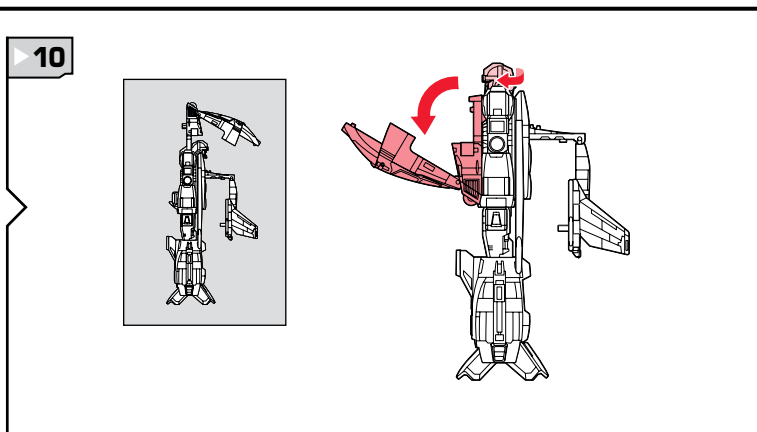

CHANGING TO ROBOT

© 2008 Hasbro. All Rights Reserved.
TM & © denote U.S. Trademarks.
Manufactured under license from Tomy Company, Ltd.

Not suitable for children
under 3 years because of
small parts - choking hazard.

Some poses may require hand support.

P/N 683632000