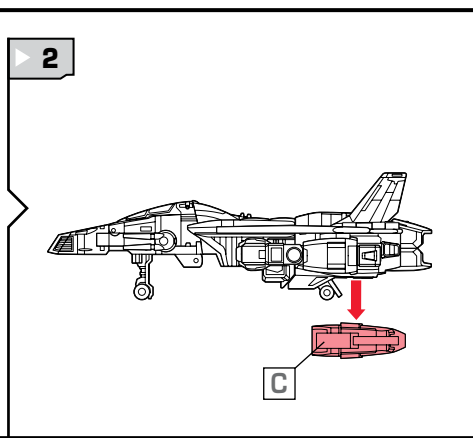

CHANGING TO ROBOT

© 2008 Hasbro. All Rights Reserved.
TM & © denote U.S. Trademarks.
Manufactured under license from Tomy Company, Ltd.

Not suitable for children
under 3 years because of
small parts - choking hazard.

Some poses may require hand support.

P/N 683632000